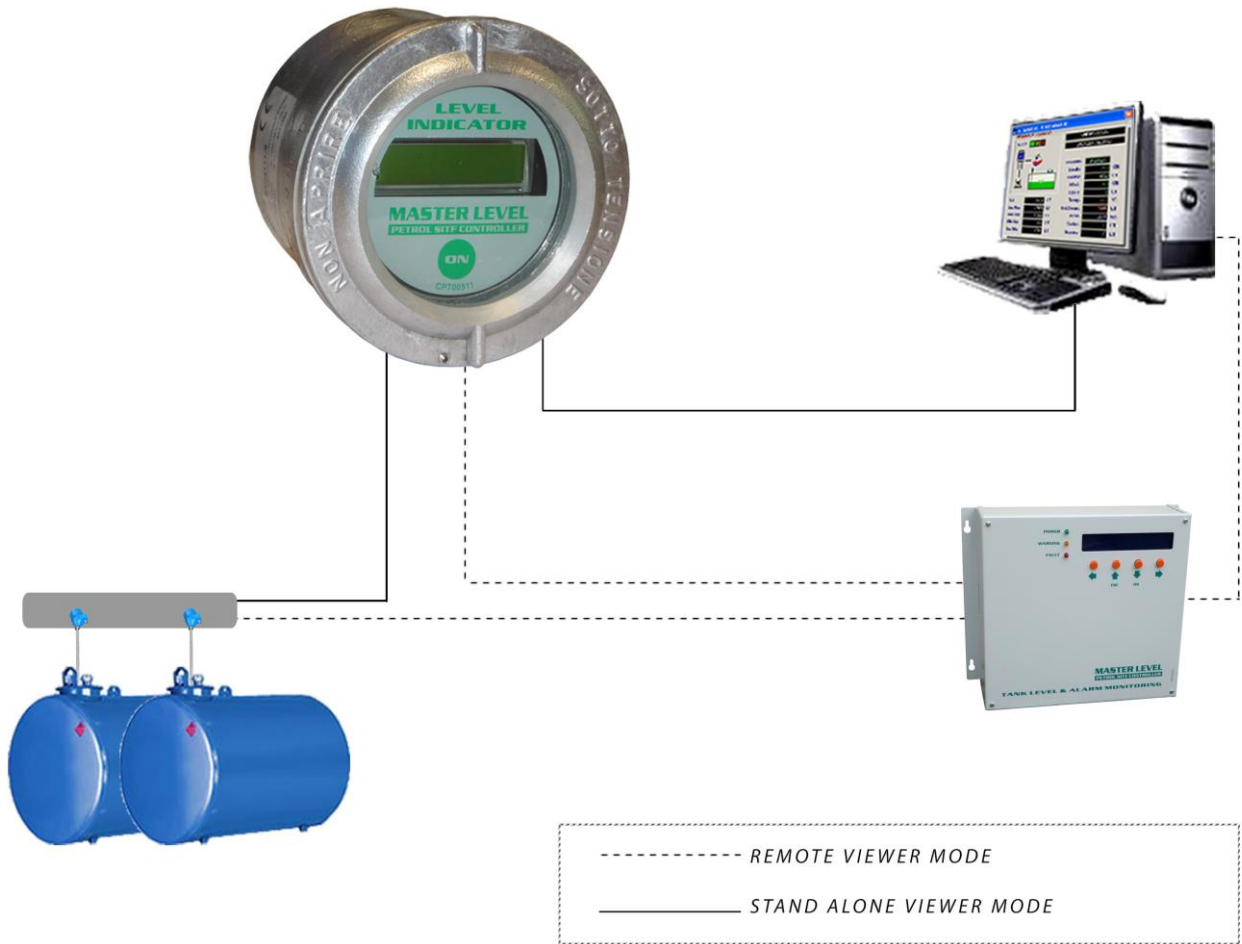

## Stand Alone local viewer Product remote viewer Master Level series CPT04111

The CPT04111 series device allows the local display of the volume of product stored inside the tanks. It can be used as a Stand Alone local viewer for the connection of 6 AMT series anti-explosion level probes and 2 free output voltage contacts programmable using the MasterLevel Setup or Gsetup software or as a remote viewer connected to MasterLevel or Fafnir series control units Visy-Command.

## Technical characteristics

• Power supply	12 VDC $\pm$ 5% / 9 V battery
• Consumption	3 VA
• Sensors connection	BUS RS485 + VDC
• N° of connectable level sensors	6
• Type of connectable level sensors	Explosion-proof (AMT): AT08011
• Relay outputs	2 NA/NC 24 VDC 0,5 A contacts
• Remote serial connection	RS232 / RS485 / LAN
• Operating temperature	-25°C ÷ +60°C
• Protection degree	IP66/67
• Protection mode	Ex d II C T6
• Certification	 0722  II 2G Ex d IIC T6 Gb 2D Ex tb IIIC T85°C Db IP66/67

## Functioning

The display shows the main data of the tank: tank number, % tank filling, product and water volume (mm, liters), product temperature and missing product (liters) working through a special magnet.

It also allows the display of the ALARM or WARNING.